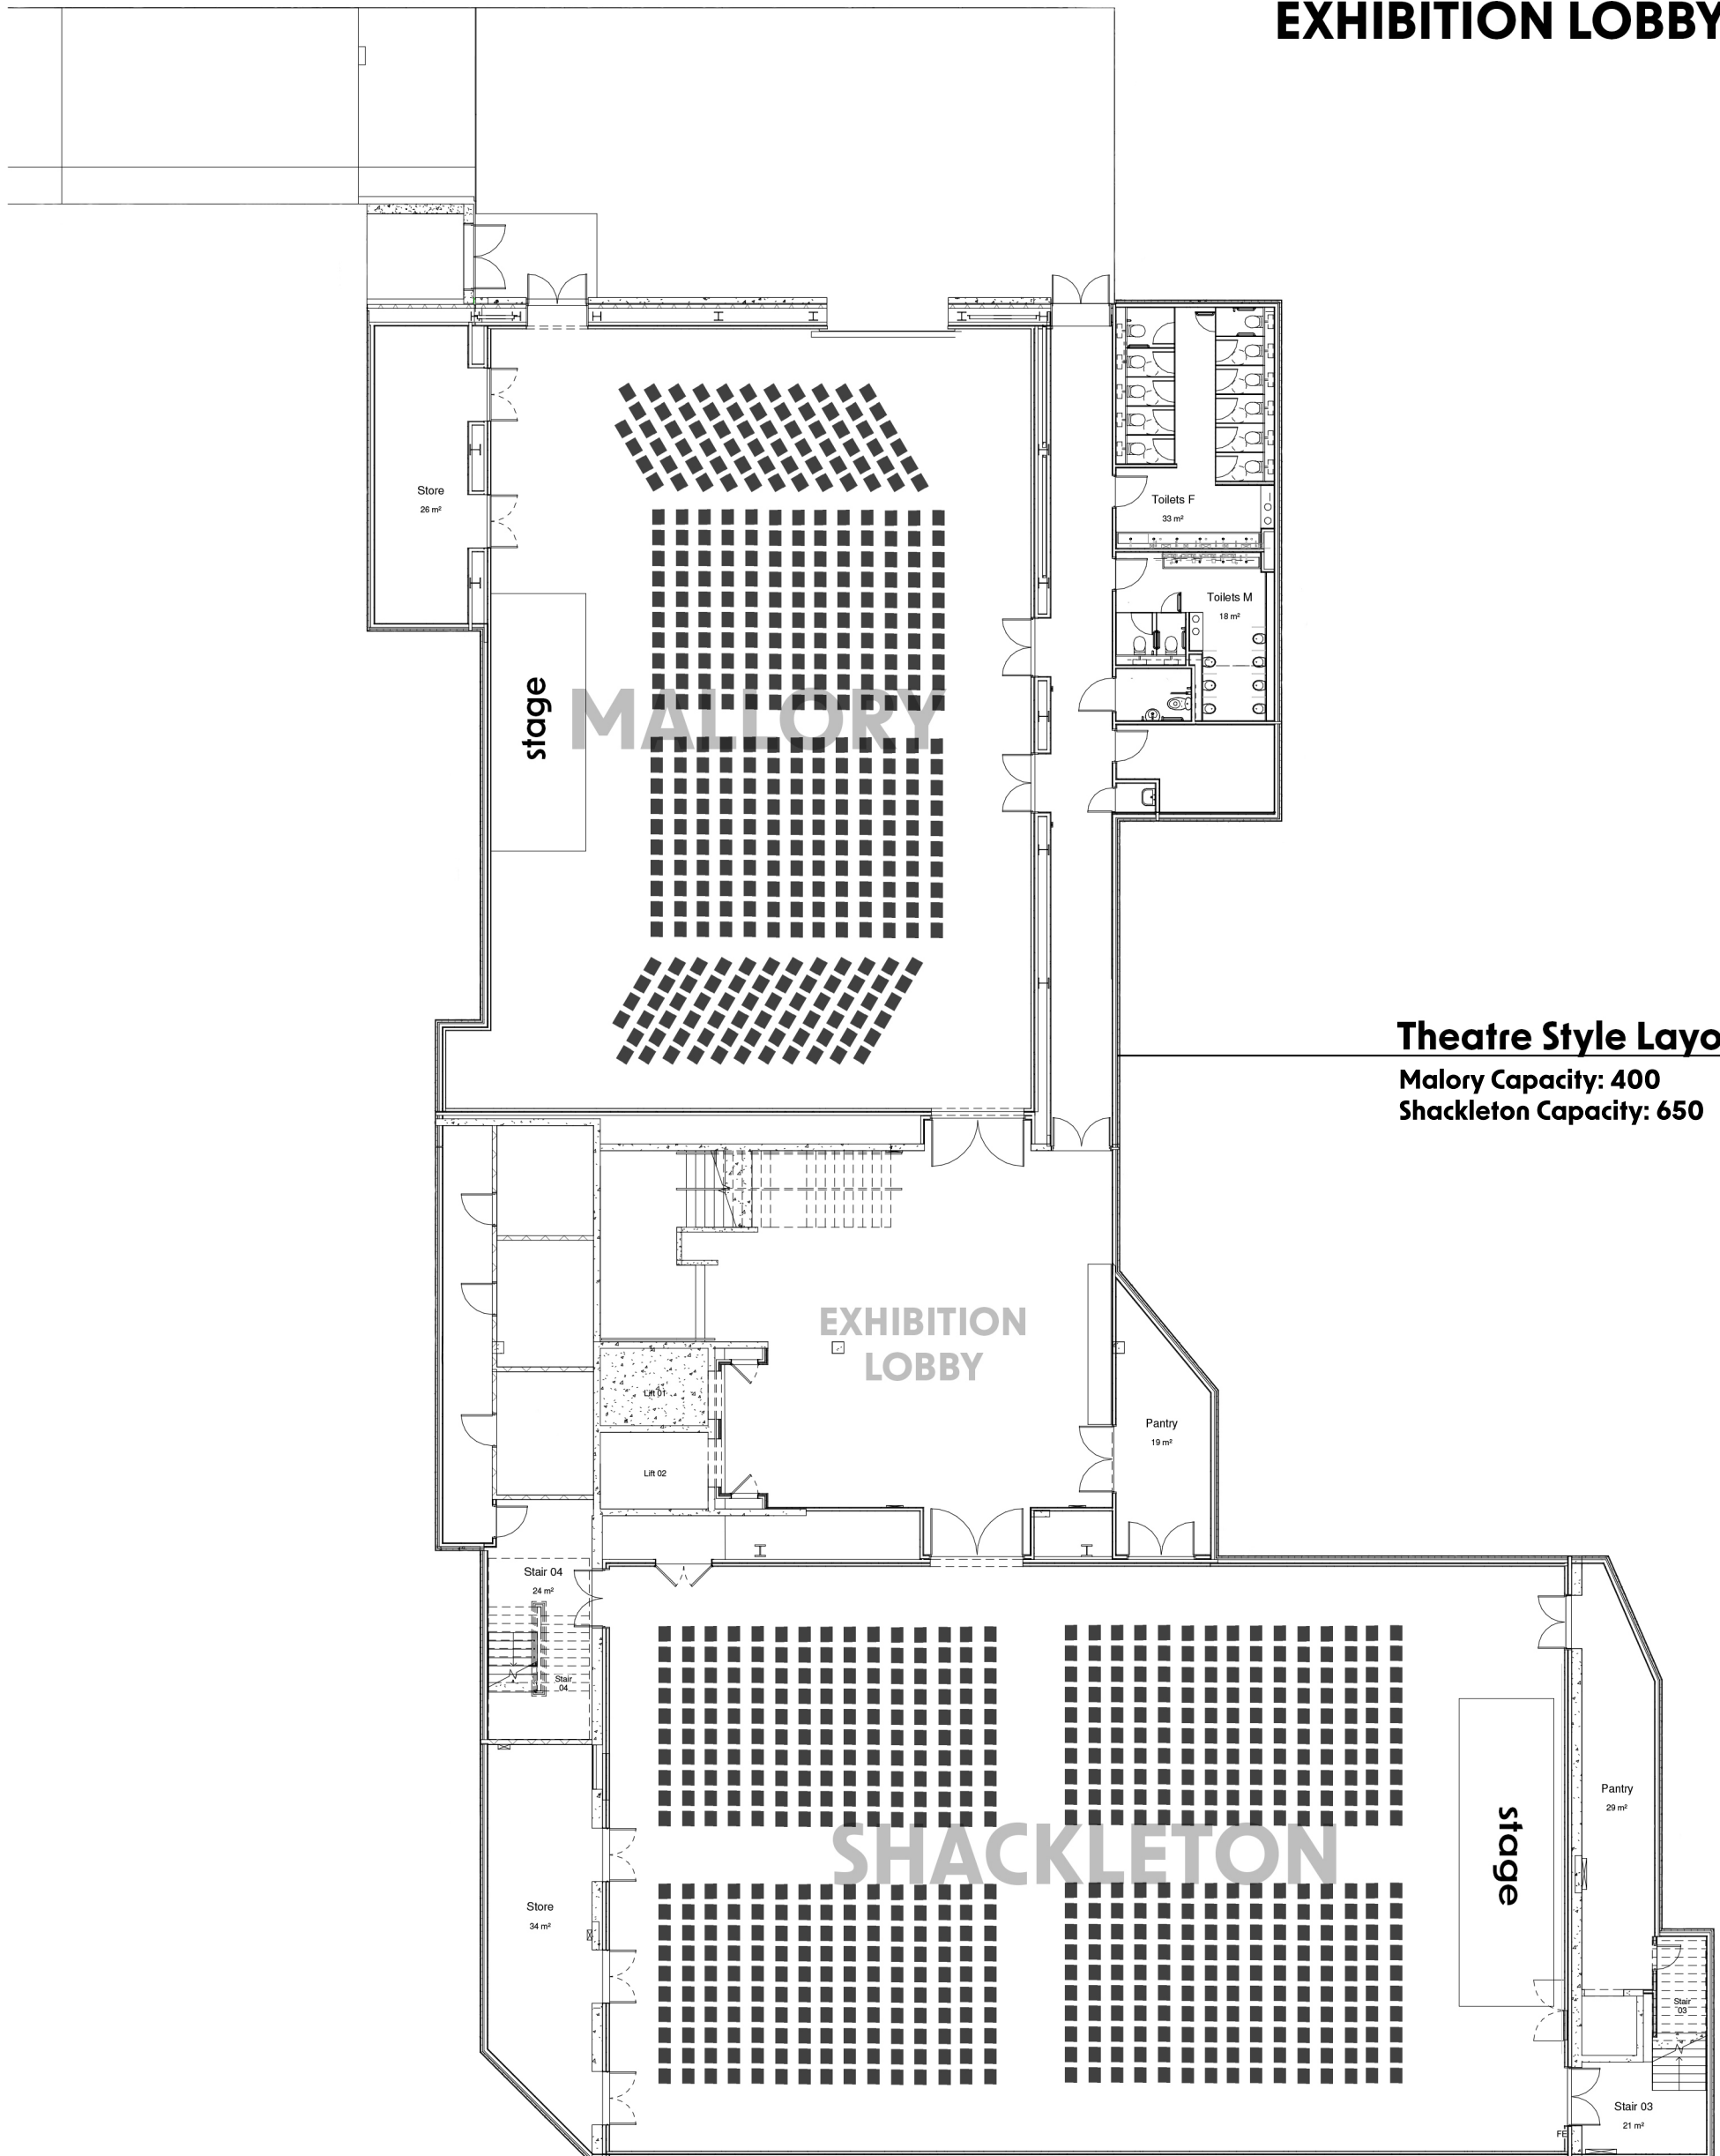

MALLORY, SHACKLETON & EXHIBITION LOBBY

Theatre Style Layout

Malory Capacity: 400

Shackleton Capacity: 650

Devonshire Quarter
Welcome Building

Devonshire Quarter
Welcome Building

CONFERENCE
EASTBOURNE